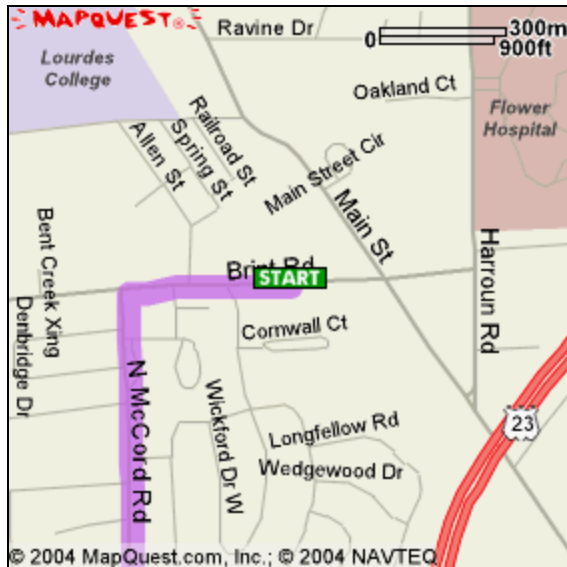

[Send To Printer](#) [Back To Directions](#)

Start: 6517 Brint Rd
Sylvania, OH
43560-3114 US

End: 2629 Centennial Rd
Toledo, OH
43617-1826 US

Distance: 4.79 miles

Total Estimated Time: 9 minutes

[Click here to Discover
What's New in 2004](#)

Directions	Distance
1. Start out going WEST on BRINT RD toward WICKFORD DR E.	0.2 miles
2. Turn LEFT onto N MCCORD RD.	2.0 miles
3. Turn RIGHT onto W CENTRAL AVE/US-20/OH-120.	2.0 miles
4. Turn LEFT onto CENTENNIAL RD.	0.4 miles
End at 2629 Centennial Rd, Toledo, OH 43617-1826 US	

Start:
6517 Brint Rd
Sylvania, OH
43560-3114 US

End:
2629 Centennial Rd
Toledo, OH
43617-1826 US

Notes:

[All rights reserved. Use Subject to License/Copyright](#)

These directions are informational only. No representation is made or warranty given as to their content, road conditions or route usability or expeditiousness. User assumes all risk of use. MapQuest and its suppliers assume no responsibility for any loss or delay resulting from such use.