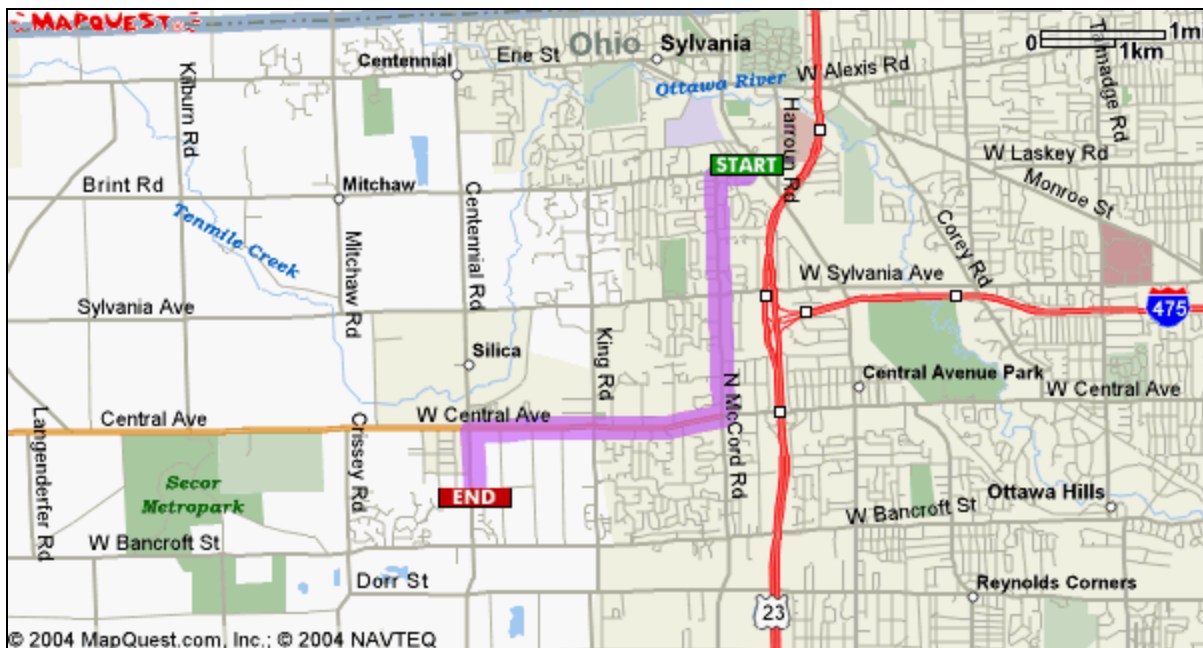

[Send To Printer](#) [Back To Directions](#)

Start: 6517 Brint Rd
Sylvania, OH
43560-3114 US

End: 2629 Centennial Rd
Toledo, OH
43617-1826 US

Distance: 4.79 miles

Total Estimated Time: 9 minutes

[Click here to Discover
What's New in 2004](#)

Directions	Distance
1. Start out going WEST on BRINT RD toward WICKFORD DR E.	0.2 miles
2. Turn LEFT onto N MCCORD RD.	2.0 miles
3. Turn RIGHT onto W CENTRAL AVE/US-20/OH-120.	2.0 miles
4. Turn LEFT onto CENTENNIAL RD.	0.4 miles
End at 2629 Centennial Rd, Toledo, OH 43617-1826 US	

Start:
6517 Brint Rd
Sylvania, OH
43560-3114 US

End:
2629 Centennial Rd
Toledo, OH
43617-1826 US

Notes:

[All rights reserved. Use Subject to License/Copyright](#)

These directions are informational only. No representation is made or warranty given as to their content, road conditions or route usability or expeditiousness. User assumes all risk of use. MapQuest and its suppliers assume no responsibility for any loss or delay resulting from such use.